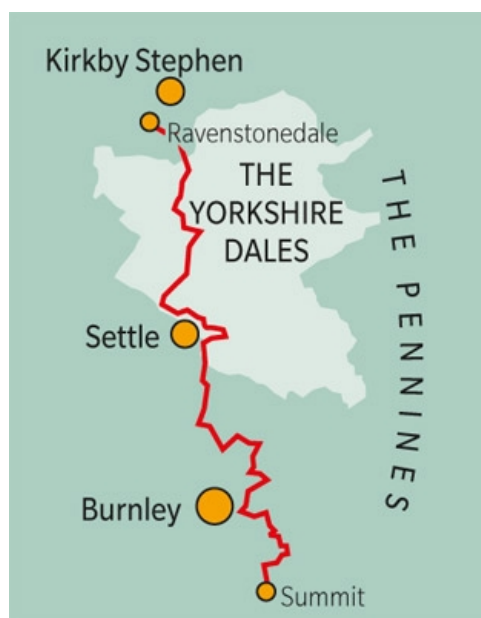

17.2cm x 11.6cm

This guide describes 144km through Lancashire and the Yorkshire Dales on the new second section of the Pennine Bridleway, a national trail that will link Derbyshire to Northumberland when complete.

Stretching from Summit, Lancashire to the outskirts of Kirkby Stephen in Cumbria, these stages offer exceptional riding in one of Britain's most beautiful wild areas. 11 mountain biking loops branch off from the main route for extra time in the saddle.

## Related books

9781852846305 - Cycling in the Peak District

9781852846442 - Mountain Biking in the Lake District

9781852846459 - Mountain Biking on the South Downs

9781852846763 - Mountain Biking in the Yorkshire Dales

9781852846879 - Cycling in the Yorkshire Dales

9781852847029 - Mountain Biking on the North Downs